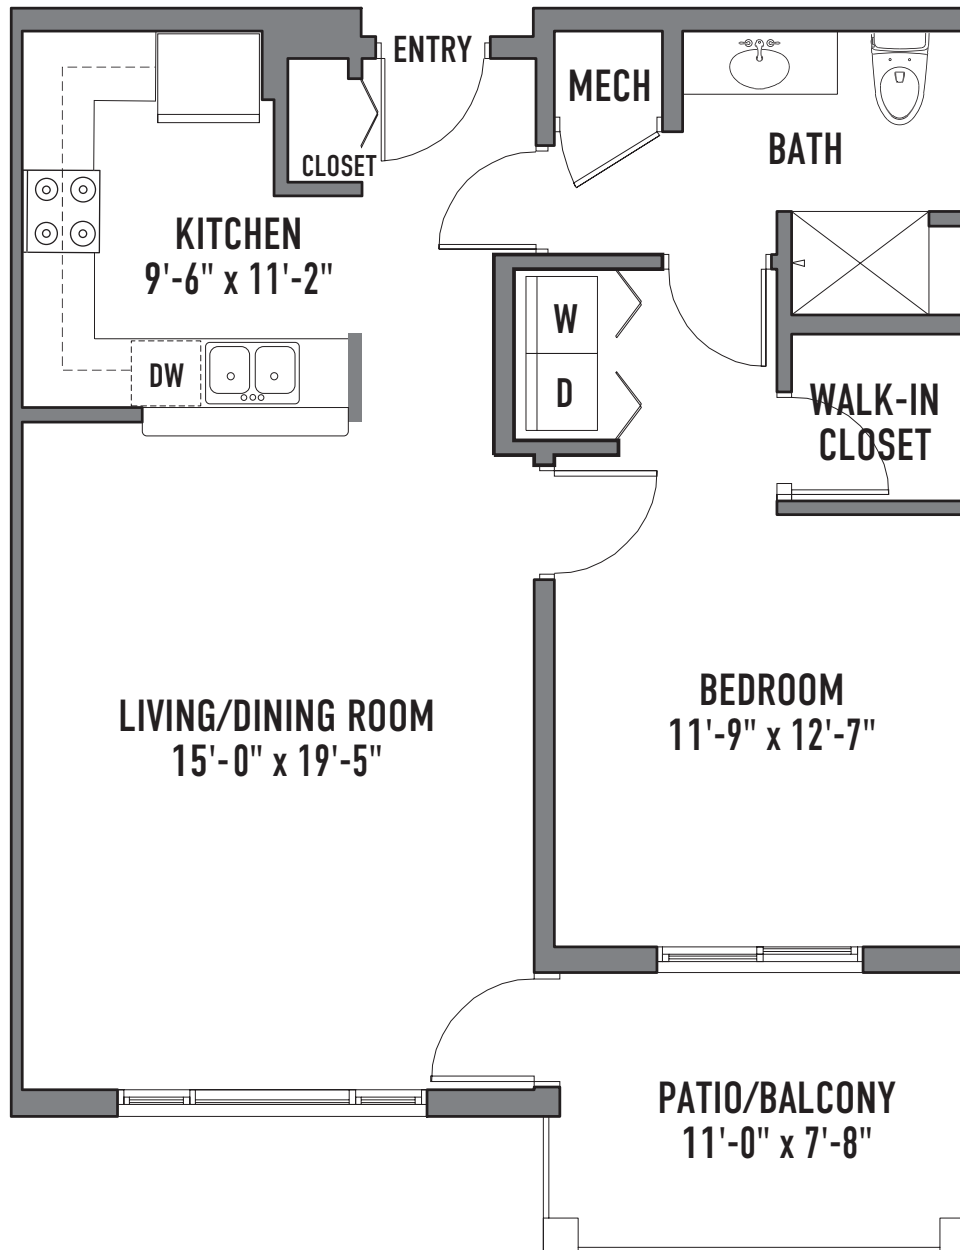

AMALFI I

One Bedroom - One and One-Half Bath - 846 Square Feet

13500 N. Rancho Vistoso Blvd., Tucson, AZ 85755 • (520) 878.2612

Plans and specifications are subject to change without notice. Areas are approximate.

AMALFI II

One Bedroom - One Bath - 846 Square Feet

13500 N. Rancho Vistoso Blvd., Tucson, AZ 85755 • (520) 878.2612

Plans and specifications are subject to change without notice. Areas are approximate.

BAYONA II

Two Bedroom - Two Bath - 1,113 Square Feet

13500 N. Rancho Vistoso Blvd., Tucson, AZ 85755 • (520) 878.2612

Plans and specifications are subject to change without notice. Areas are approximate.

CORDOBA II

Two Bedroom + Den - Two Bath - 1,555 Square Feet

13500 N. Rancho Vistoso Blvd., Tucson, AZ 85755 • (520) 878.2612

Plans and specifications are subject to change without notice. Areas are approximate.

GRANADA I