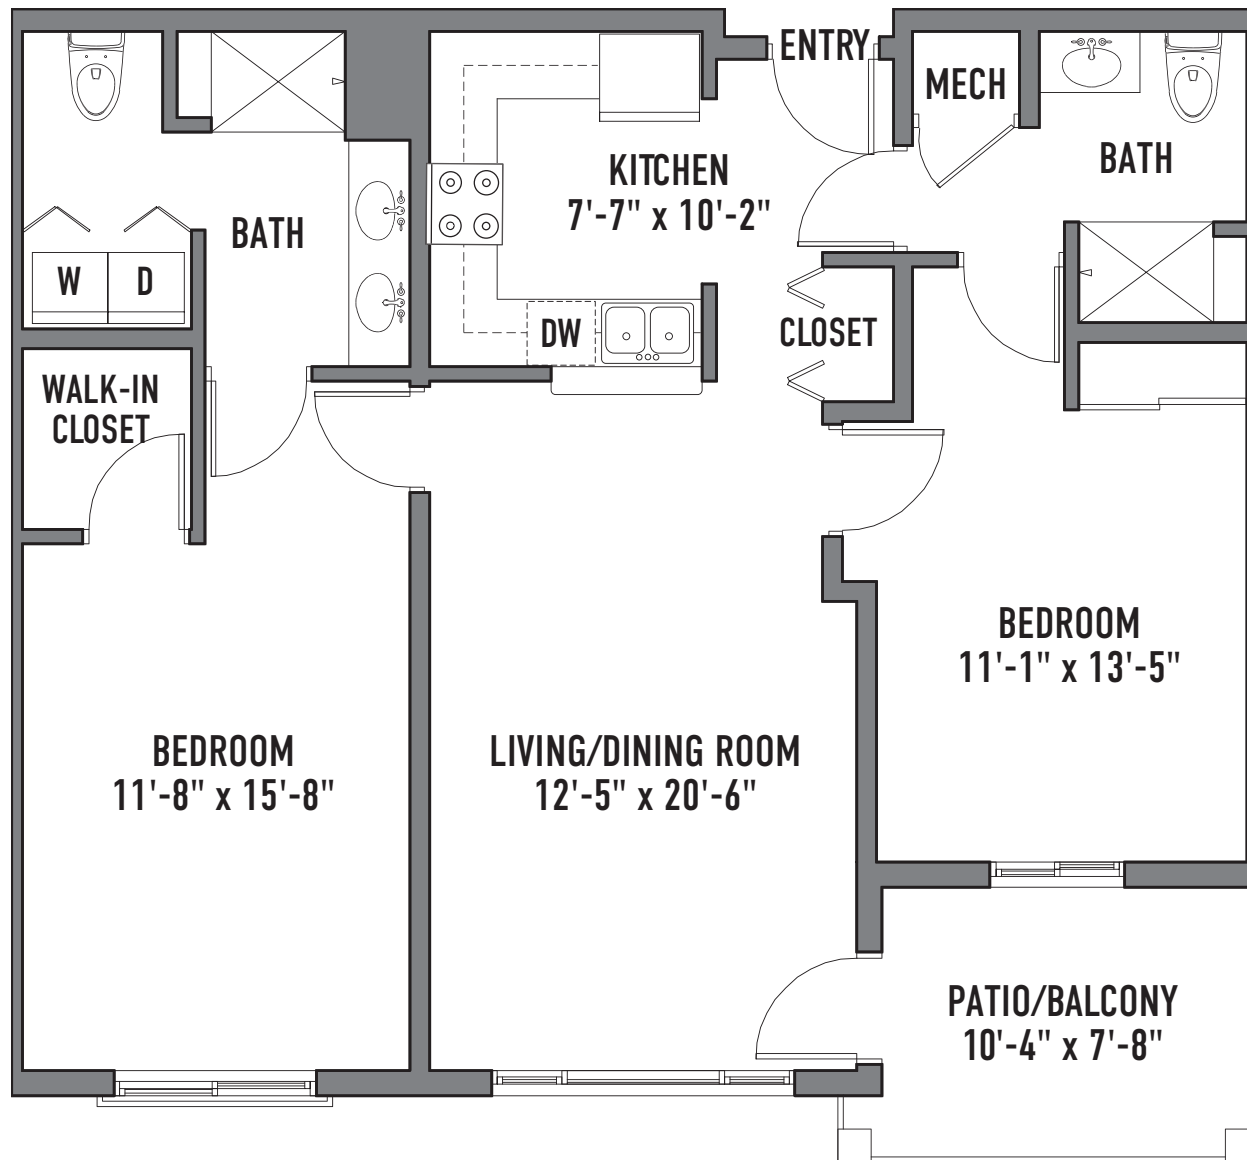

AMALFI I

One Bedroom - One and One-Half Bath - 846 Square Feet

13500 N. Rancho Vistoso Blvd., Tucson, AZ 85755 • (520) 878.2612

Plans and specifications are subject to change without notice. Areas are approximate.

AMALFI II

One Bedroom - One Bath - 846 Square Feet

13500 N. Rancho Vistoso Blvd., Tucson, AZ 85755 • (520) 878.2612

Plans and specifications are subject to change without notice. Areas are approximate.

BAYONA II

Two Bedroom - Two Bath - 1,113 Square Feet

13500 N. Rancho Vistoso Blvd., Tucson, AZ 85755 • (520) 878.2612

Plans and specifications are subject to change without notice. Areas are approximate.

CORDOBA II

Two Bedroom + Den - Two Bath - 1,555 Square Feet

13500 N. Rancho Vistoso Blvd., Tucson, AZ 85755 • (520) 878.2612

Plans and specifications are subject to change without notice. Areas are approximate.

GRANADA I