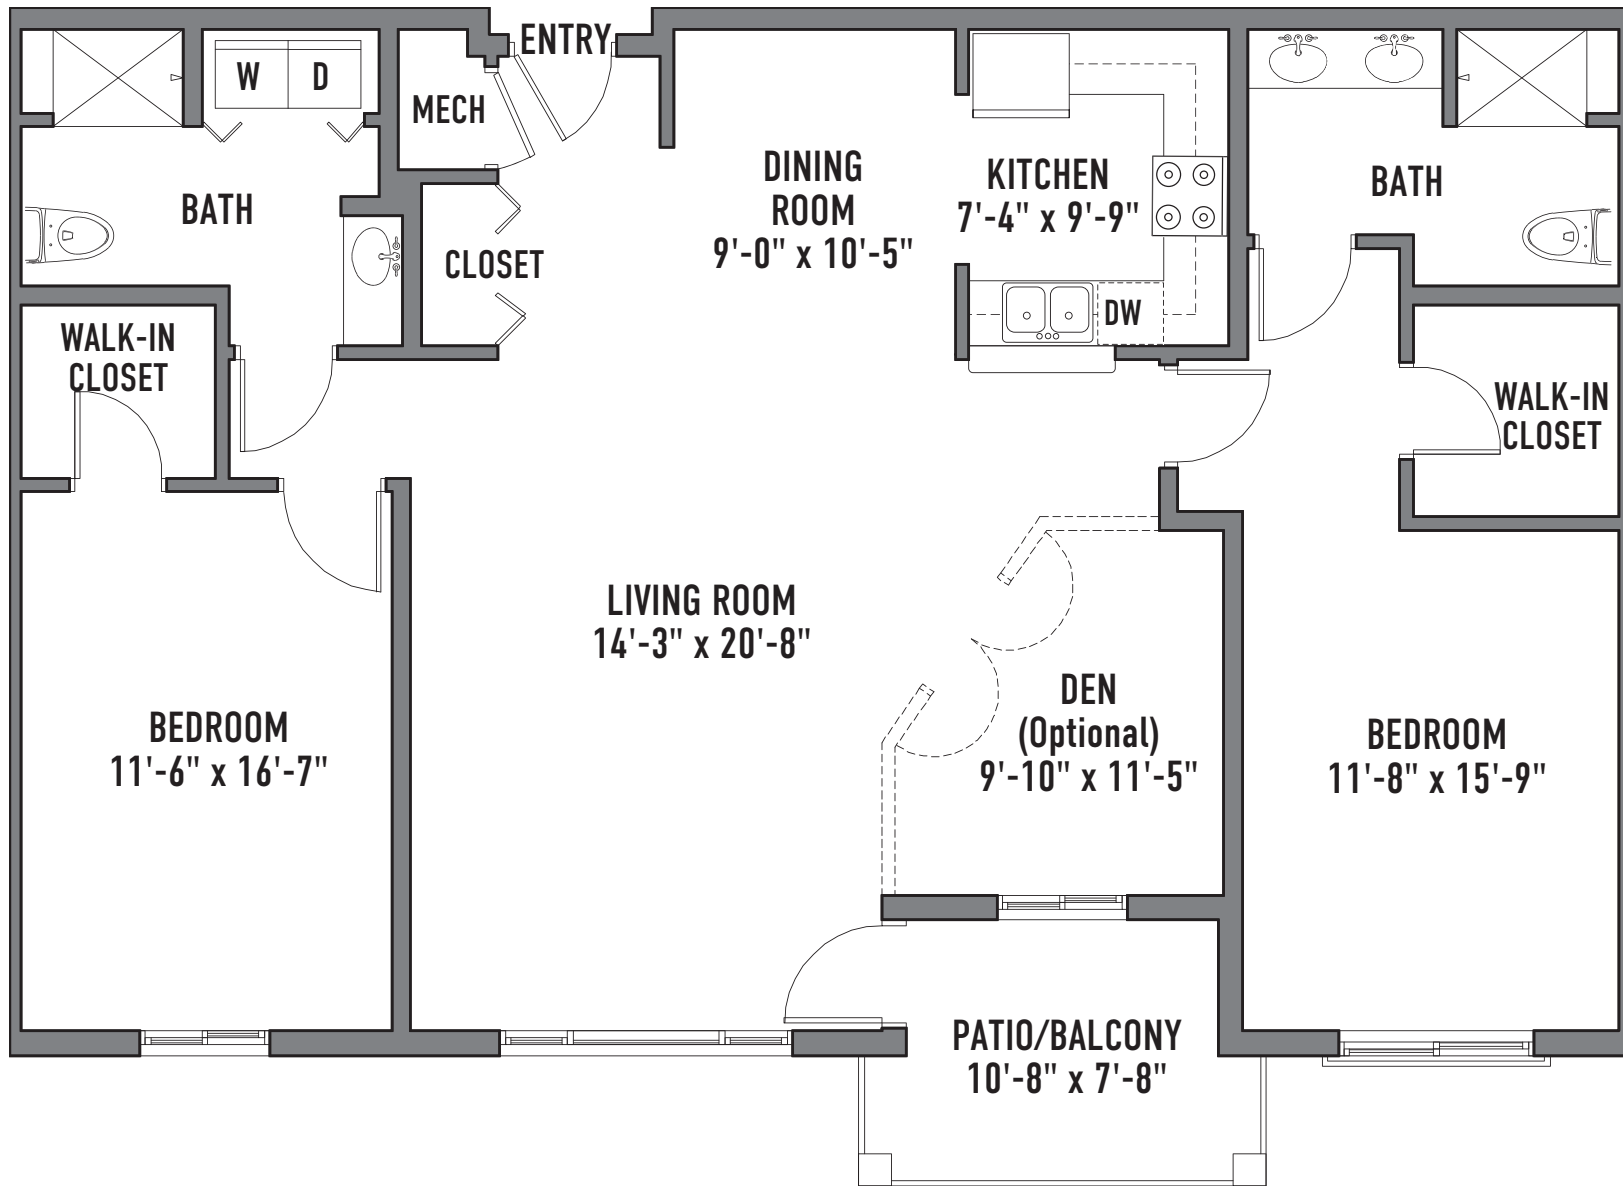

AMALFI II

One Bedroom - One Bath - 846 Square Feet

13500 N. Rancho Vistoso Blvd., Tucson, AZ 85755 • (520) 878.2612

Plans and specifications are subject to change without notice. Areas are approximate.

BAYONA II

Two Bedroom - Two Bath - 1,113 Square Feet

13500 N. Rancho Vistoso Blvd., Tucson, AZ 85755 • (520) 878.2612

Plans and specifications are subject to change without notice. Areas are approximate.

CORDOBA II

Two Bedroom - Two Bath - 1,568 Square Feet

13500 N. Rancho Vistoso Blvd., Tucson, AZ 85755 • (520) 878.2612

Plans and specifications are subject to change without notice. Areas are approximate.

FIRENZE I

Two Bedroom + Den - Two Bath - 1,555 Square Feet

13500 N. Rancho Vistoso Blvd., Tucson, AZ 85755 • (520) 878.2612

Plans and specifications are subject to change without notice. Areas are approximate.

GRANADA I