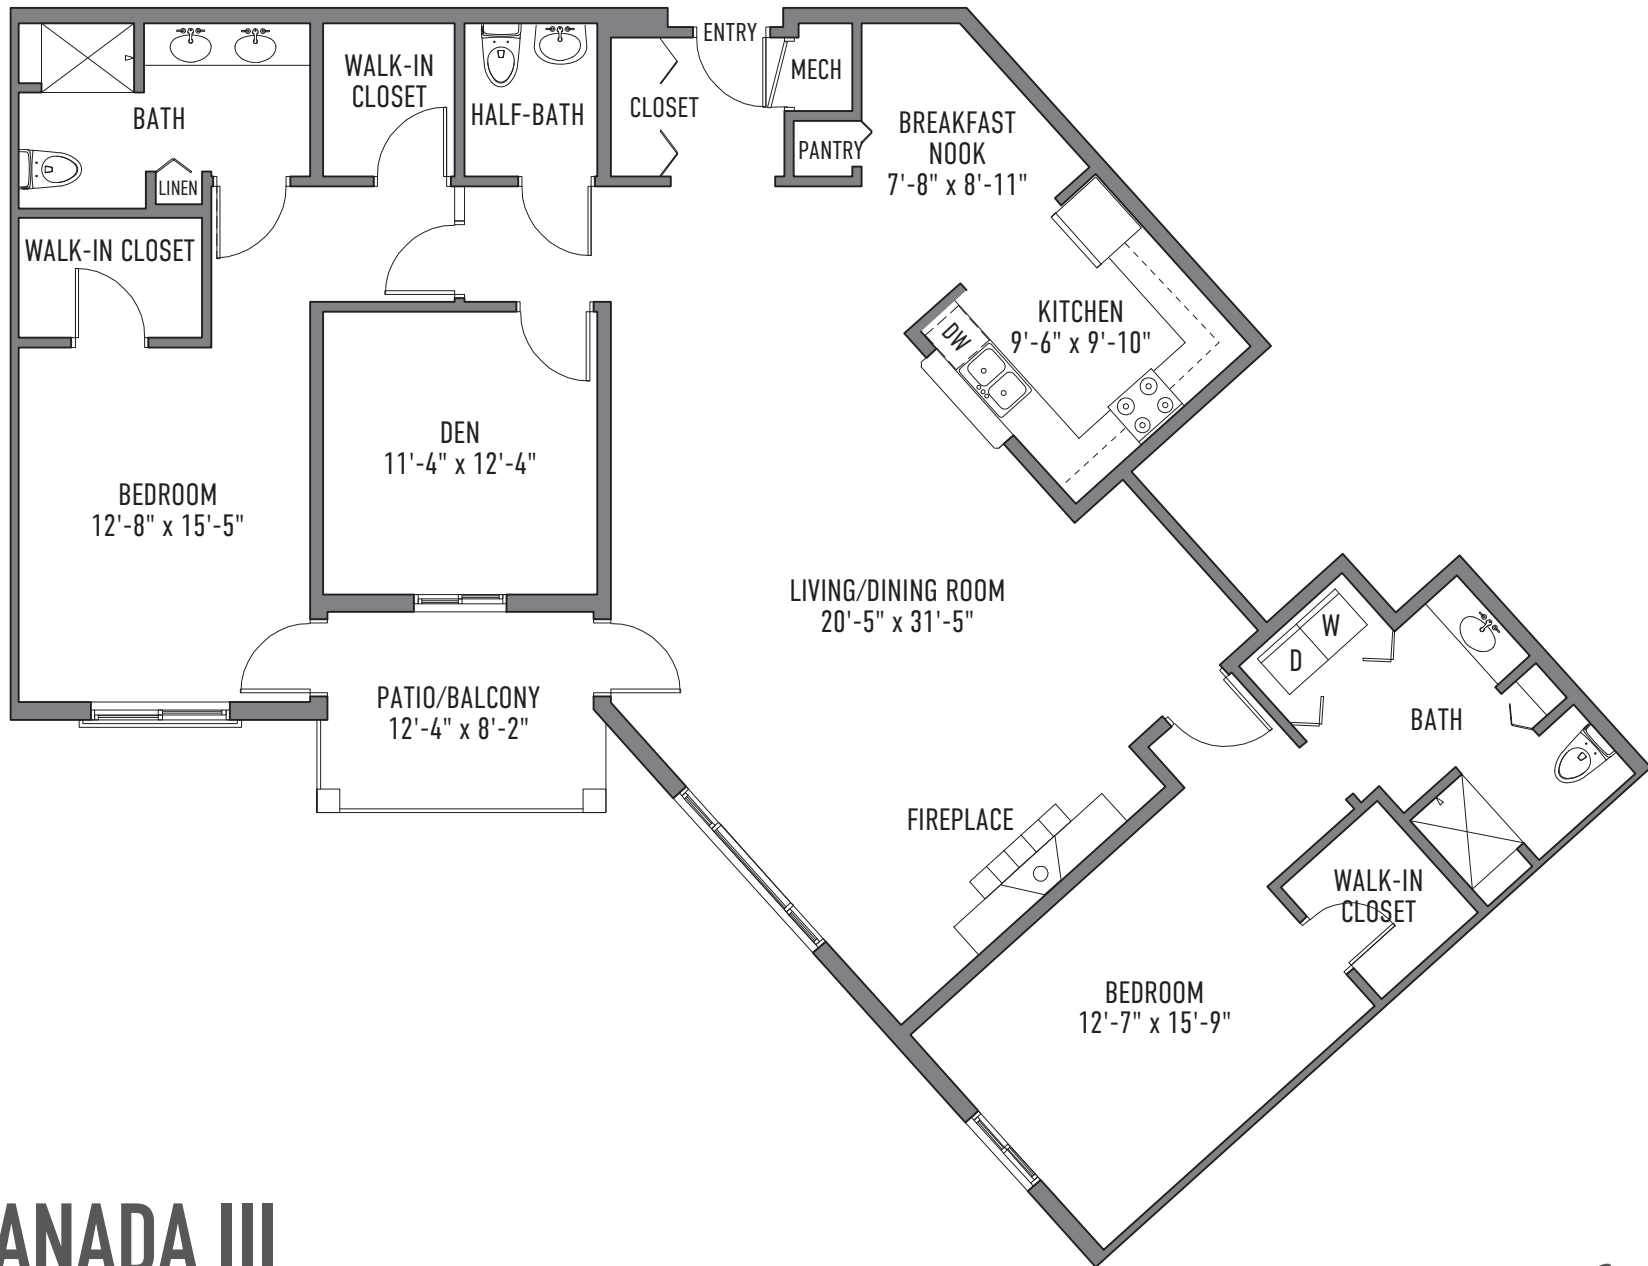

Two Bedroom + Den - Two Bath - 1,807 Square Feet

13500 N. Rancho Vistoso Blvd., Tucson, AZ 85755 • (520) 878.2612

Plans and specifications are subject to change without notice. Areas are approximate.

GRANADA III

Two Bedroom + Den - Two and One-Half Bath - 2,103 Square Feet

13500 N. Rancho Vistoso Blvd., Tucson, AZ 85755 • (520) 878.2612

Plans and specifications are subject to change without notice. Areas are approximate.

PORTOFINO II

Three Bedroom + Den - Three Bath - 2,931 Square Feet

13500 N. Rancho Vistoso Blvd., Tucson, AZ 85755 • (520) 878.2612

Plans and specifications are subject to change without notice. Areas are approximate.

GRANADA III

Two Bedroom + Den - Two and One-Half Bath - 2,103 Square Feet

13500 N. Rancho Vistoso Blvd., Tucson, AZ 85755 • (520) 878.2612

Plans and specifications are subject to change without notice. Areas are approximate.