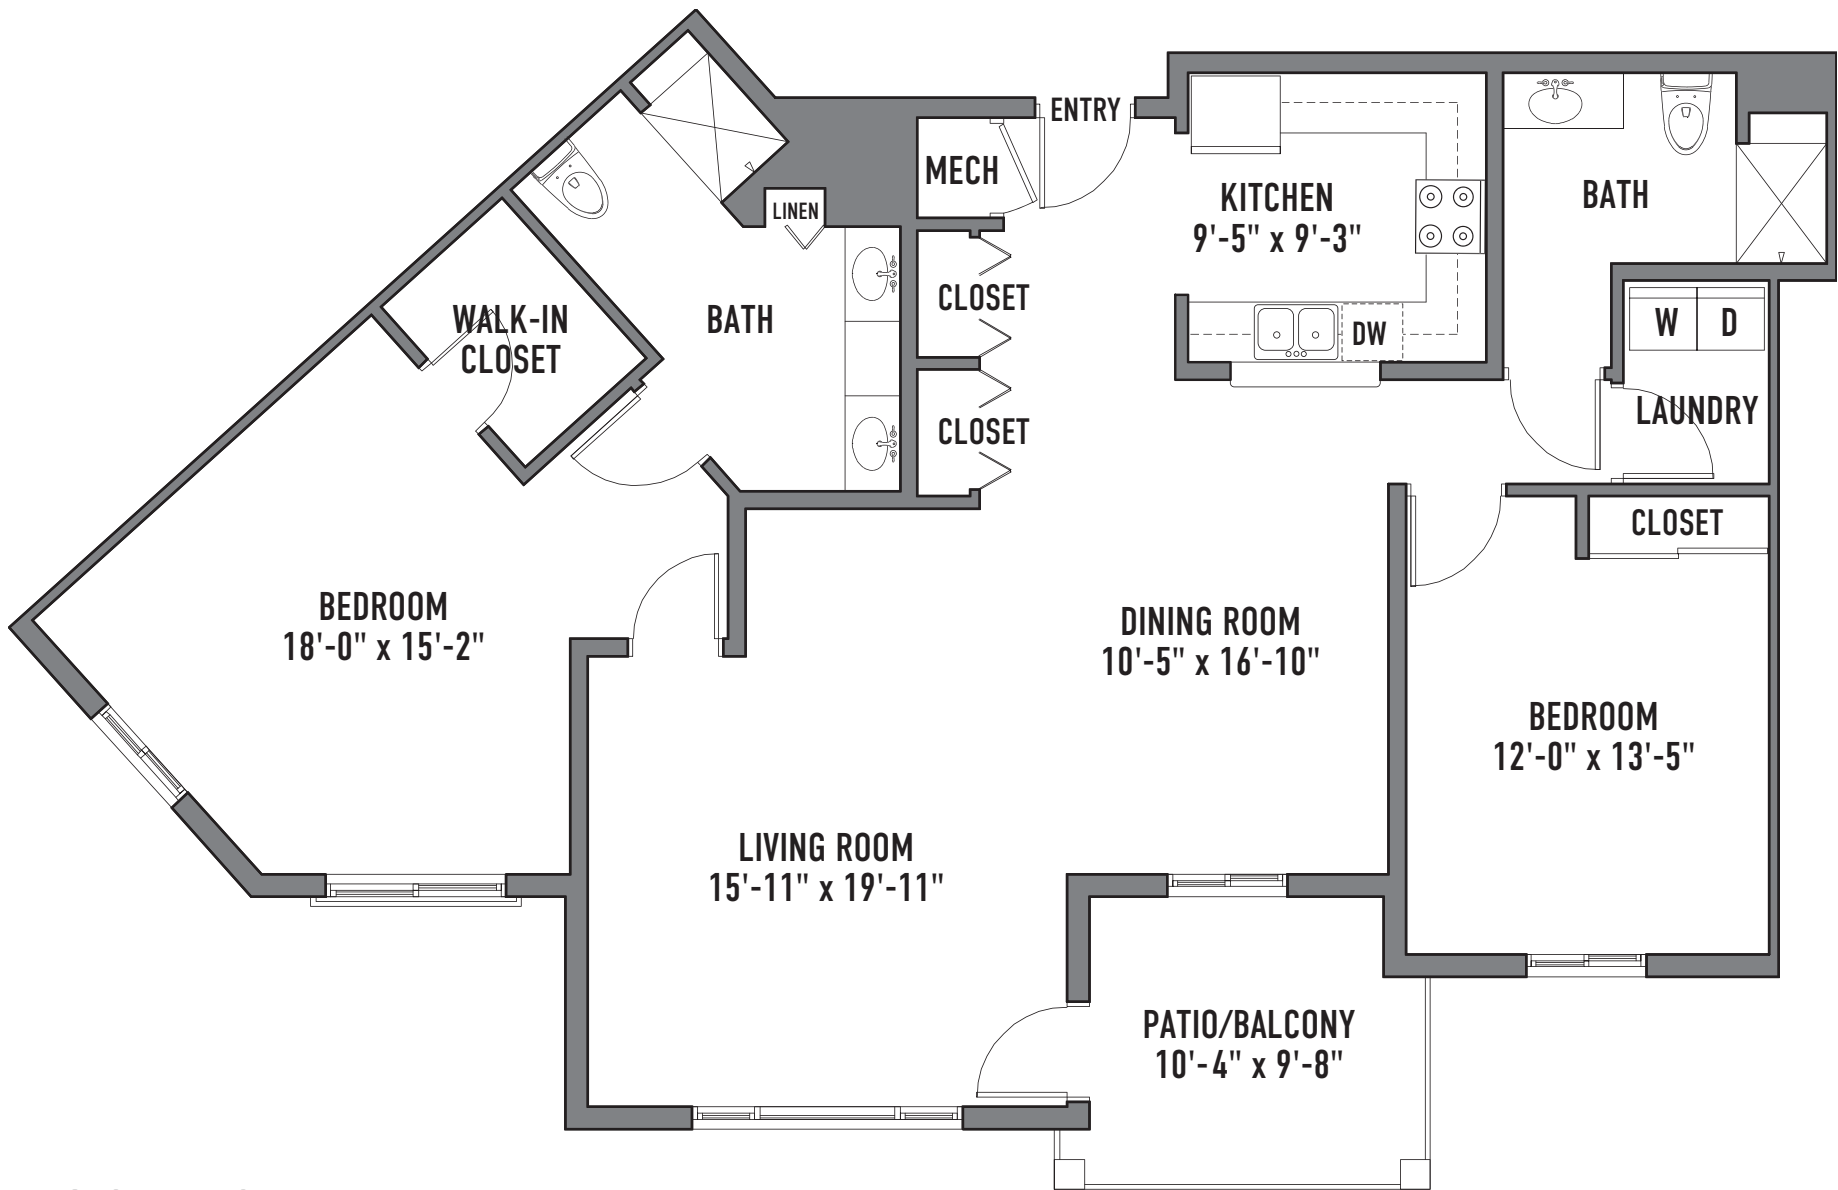

AMALFI I

One Bedroom - One and One-Half Bath - 846 Square Feet

13500 N. Rancho Vistoso Blvd., Tucson, AZ 85755 • (520) 878.2612

Plans and specifications are subject to change without notice. Areas are approximate.

AMALFI II

One Bedroom - One Bath - 846 Square Feet

13500 N. Rancho Vistoso Blvd., Tucson, AZ 85755 • (520) 878.2612

Plans and specifications are subject to change without notice. Areas are approximate.

BAYONA II

Two Bedroom - Two Bath - 1,113 Square Feet

13500 N. Rancho Vistoso Blvd., Tucson, AZ 85755 • (520) 878.2612

Plans and specifications are subject to change without notice. Areas are approximate.

CORDOBA II

Two Bedroom + Den - Two Bath - 1,555 Square Feet

13500 N. Rancho Vistoso Blvd., Tucson, AZ 85755 • (520) 878.2612

Plans and specifications are subject to change without notice. Areas are approximate.

GRANADA I