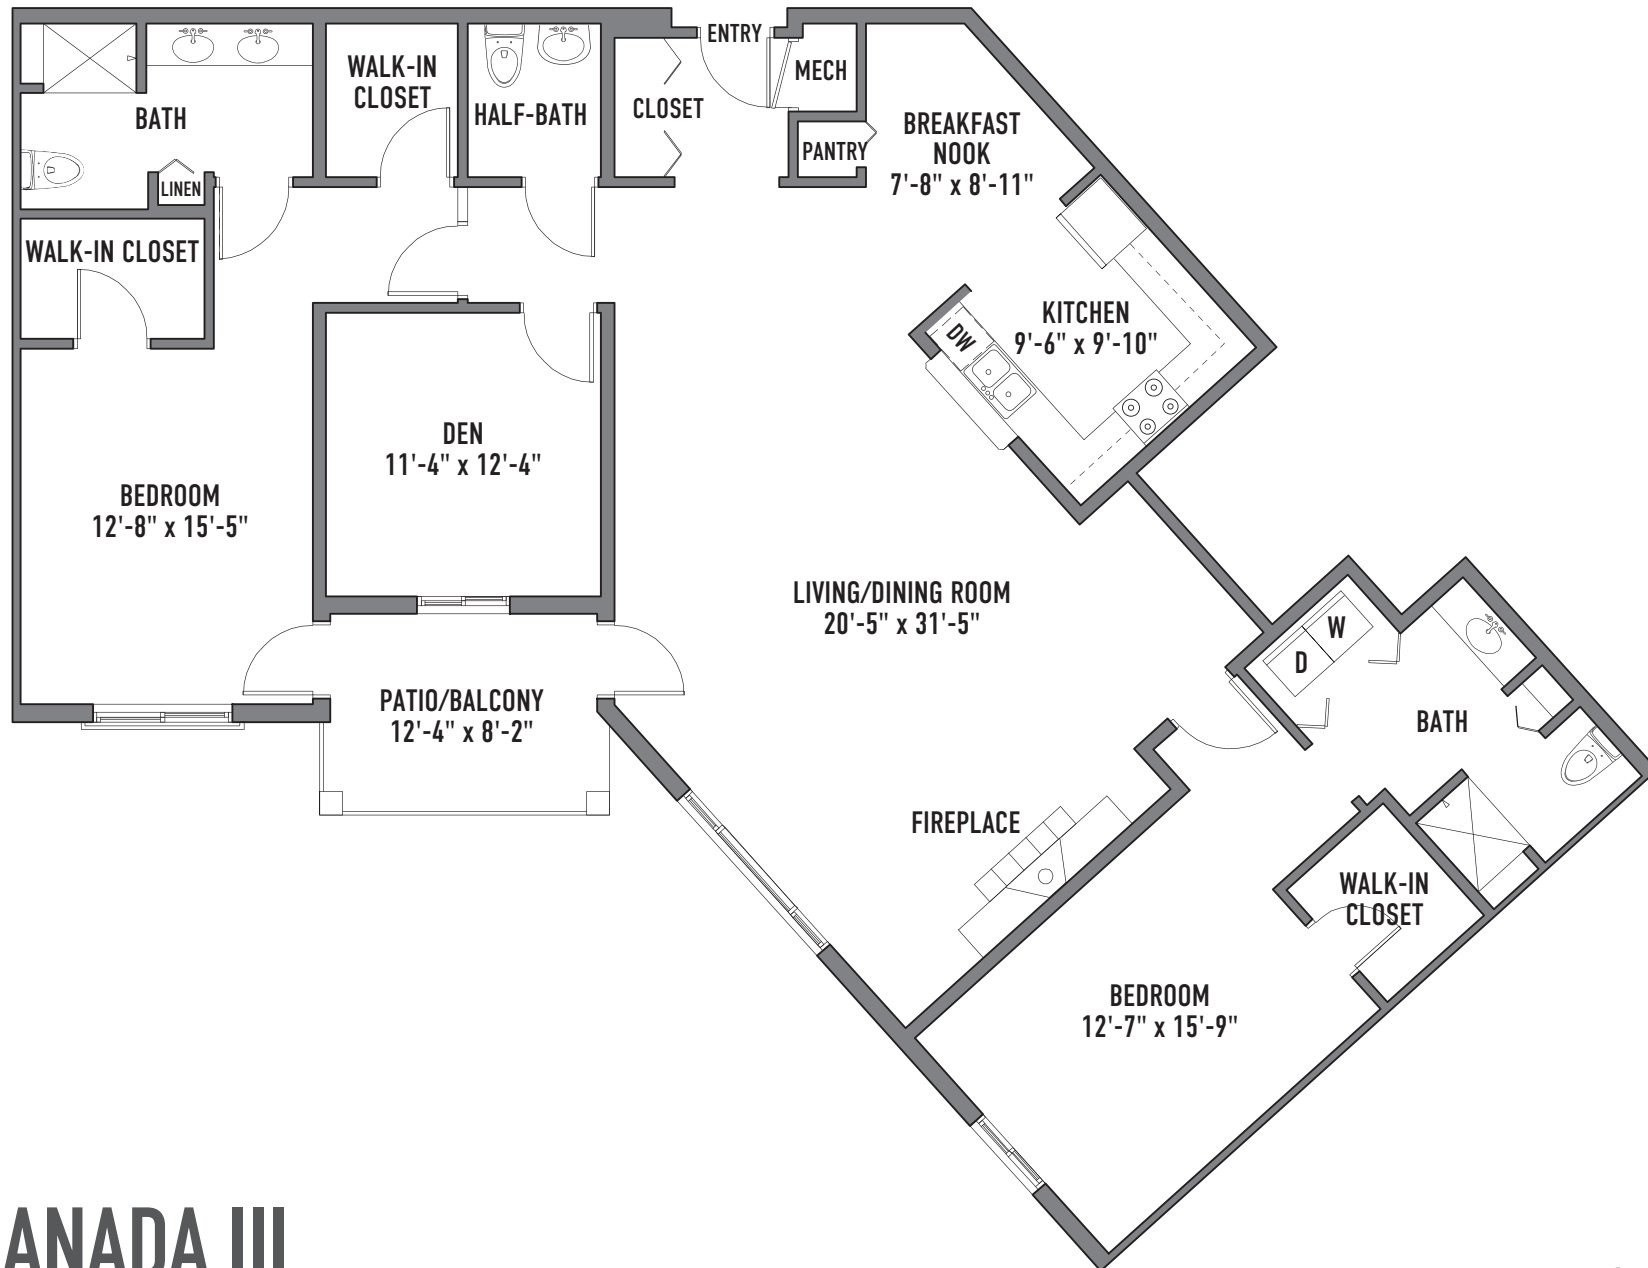

Two Bedroom + Den - Two Bath - 1,555 Square Feet

13500 N. Rancho Vistoso Blvd., Tucson, AZ 85755 • (520) 878.2612

Plans and specifications are subject to change without notice. Areas are approximate.

GRANADA I

Two Bedroom + Den - Two Bath - 1,807 Square Feet

13500 N. Rancho Vistoso Blvd., Tucson, AZ 85755 • (520) 878.2612

Plans and specifications are subject to change without notice. Areas are approximate.

GRANADA III

Two Bedroom + Den - Two and One-Half Bath - 2,103 Square Feet

13500 N. Rancho Vistoso Blvd., Tucson, AZ 85755 • (520) 878.2612

Plans and specifications are subject to change without notice. Areas are approximate.