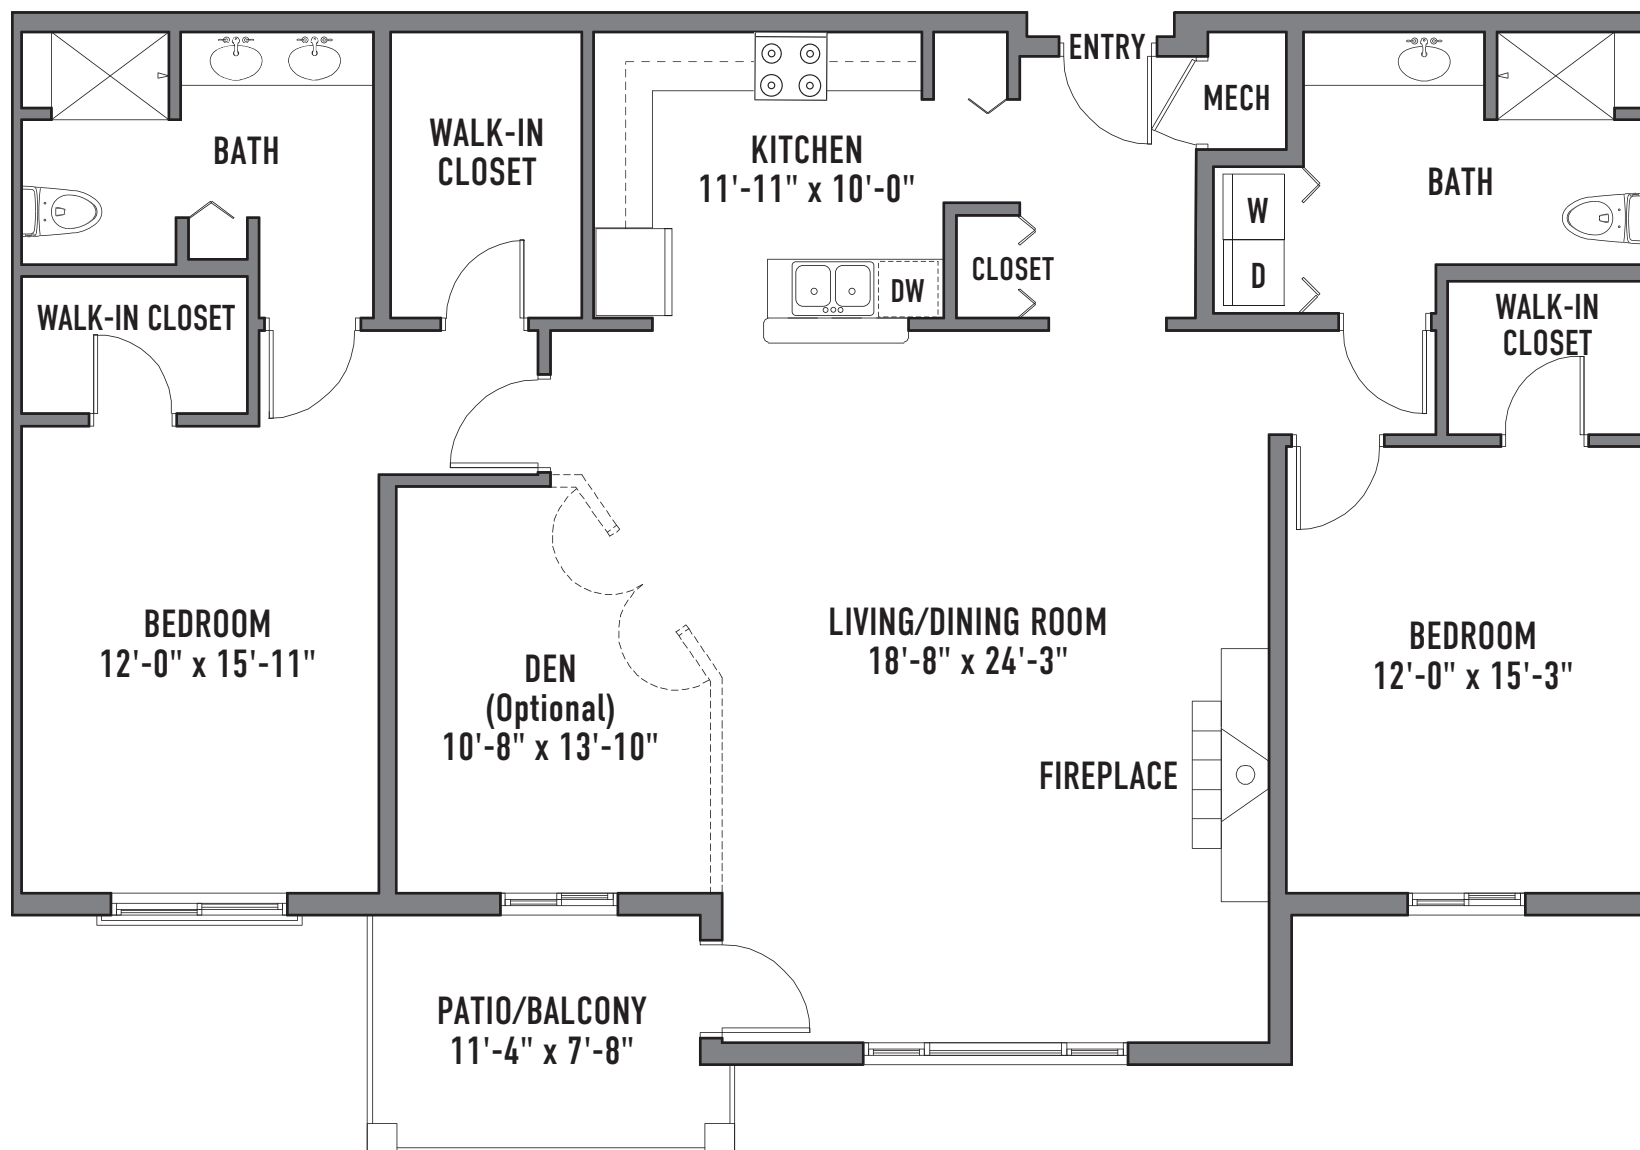

Two Bedroom - Two Bath - 1,568 Square Feet

13500 N. Rancho Vistoso Blvd., Tucson, AZ 85755 • (520) 878.2612

Plans and specifications are subject to change without notice. Areas are approximate.

FIRENZE I

Two Bedroom + Den - Two Bath - 1,555 Square Feet

13500 N. Rancho Vistoso Blvd., Tucson, AZ 85755 • (520) 878.2612

Plans and specifications are subject to change without notice. Areas are approximate.

GRANADA I

Two Bedroom + Den - Two Bath - 1,807 Square Feet

13500 N. Rancho Vistoso Blvd., Tucson, AZ 85755 • (520) 878.2612

Plans and specifications are subject to change without notice. Areas are approximate.

GRANADA III

Two Bedroom + Den - Two and One-Half Bath - 2,103 Square Feet

13500 N. Rancho Vistoso Blvd., Tucson, AZ 85755 • (520) 878.2612

Plans and specifications are subject to change without notice. Areas are approximate.