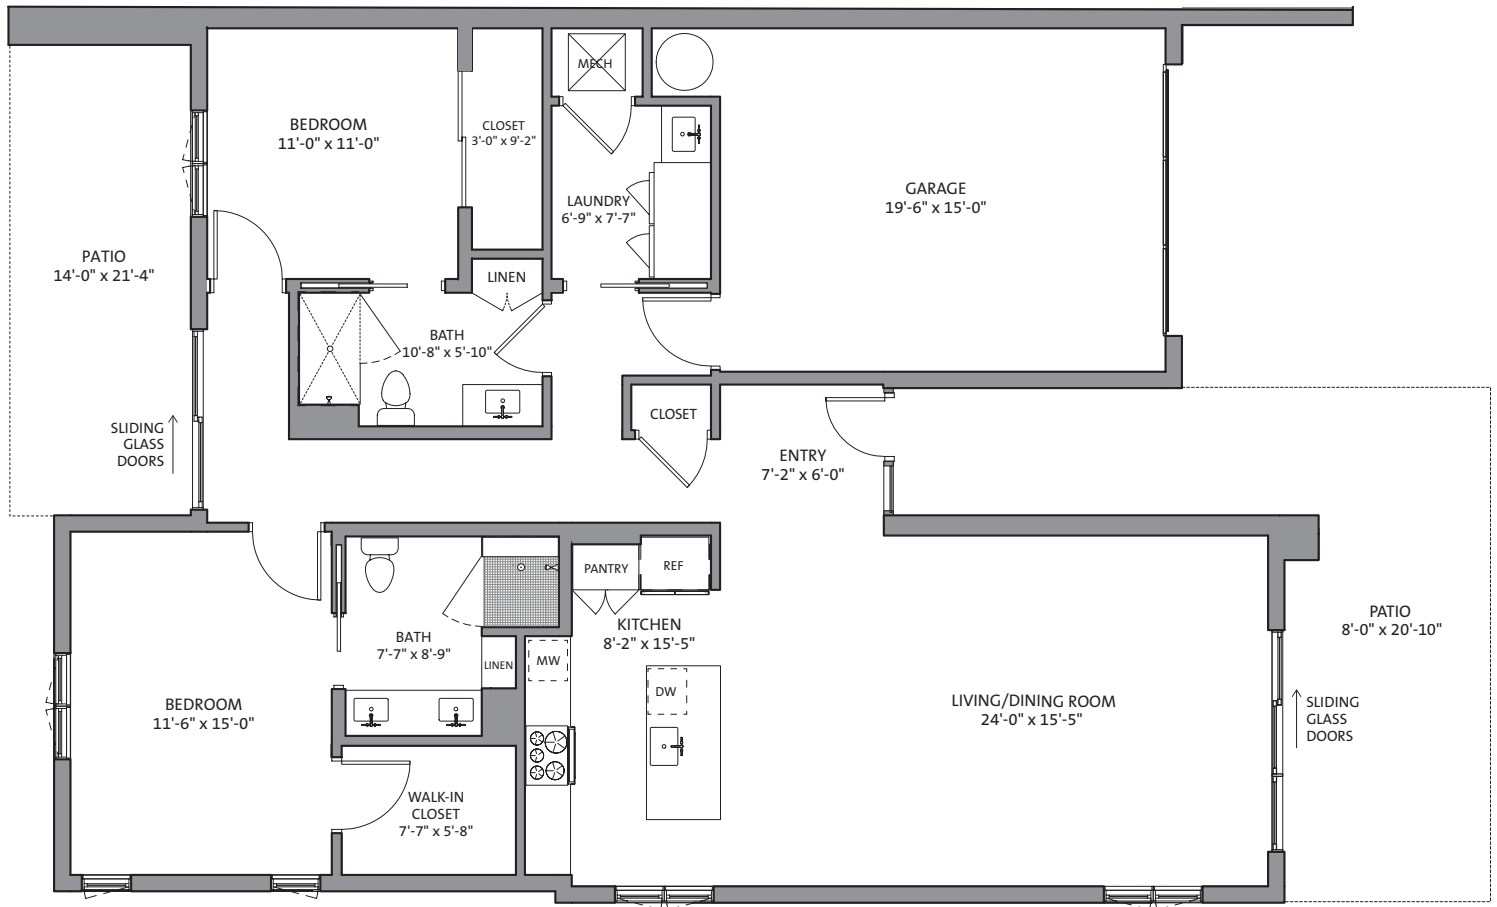

Orvieto

NEW VILLA HOME

Two Bedroom

Two Bath

1,456 Square Feet*

*Square footage and room dimensions subject to change without notice.