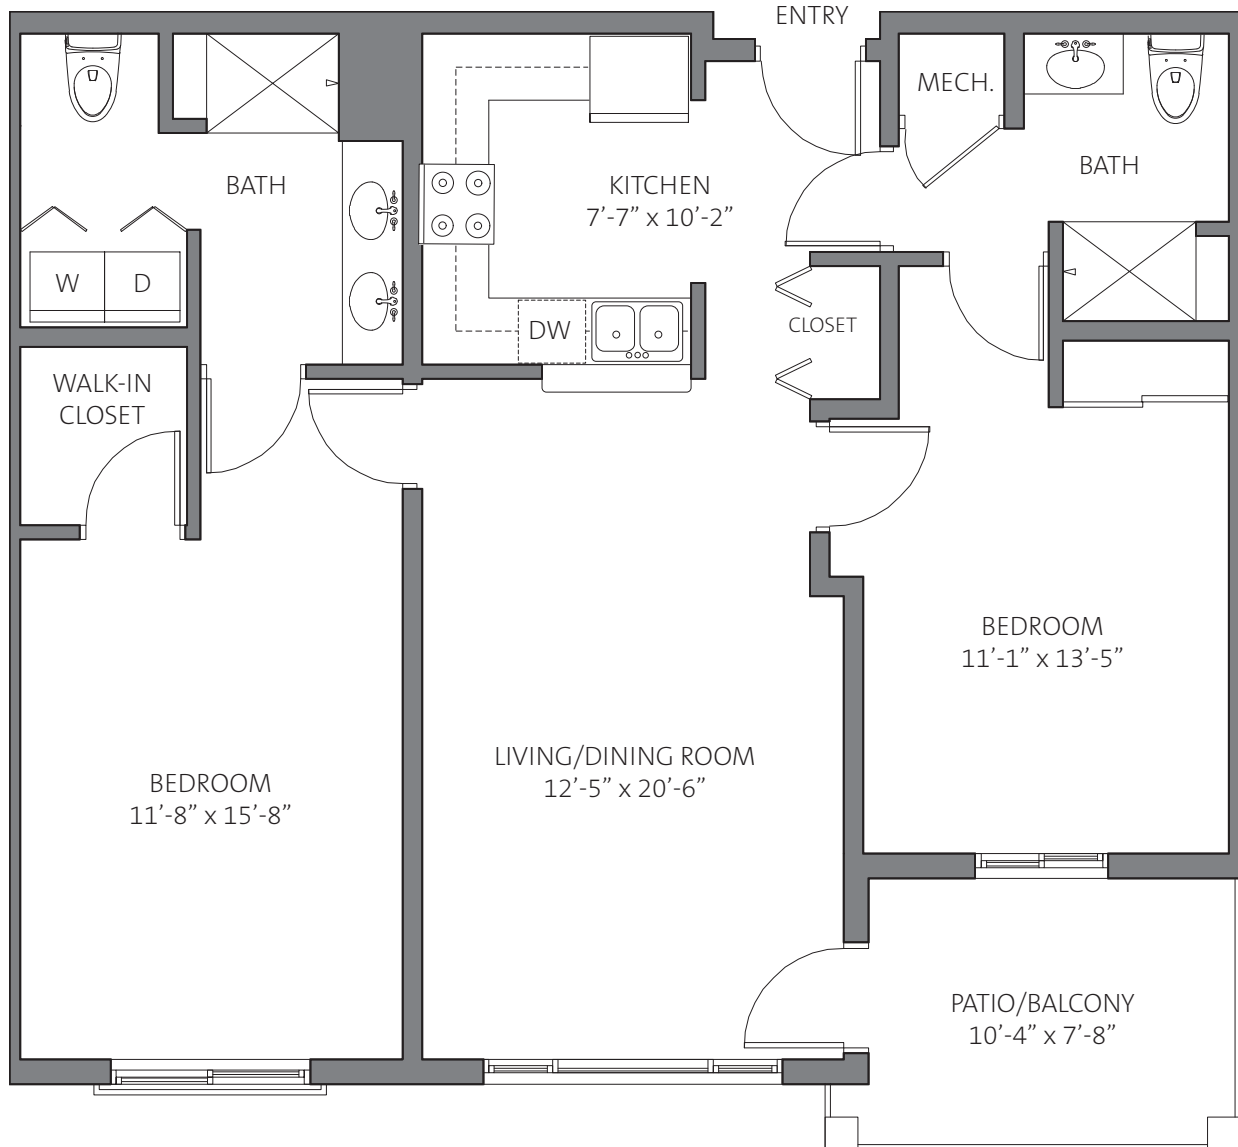

Bayona II

Two Bedroom

Two Bath

1,113 Square Feet*

3/18 PB

*Square footage and room dimensions subject to change without notice.

Splendido
AT RANCHO VISTOSO™